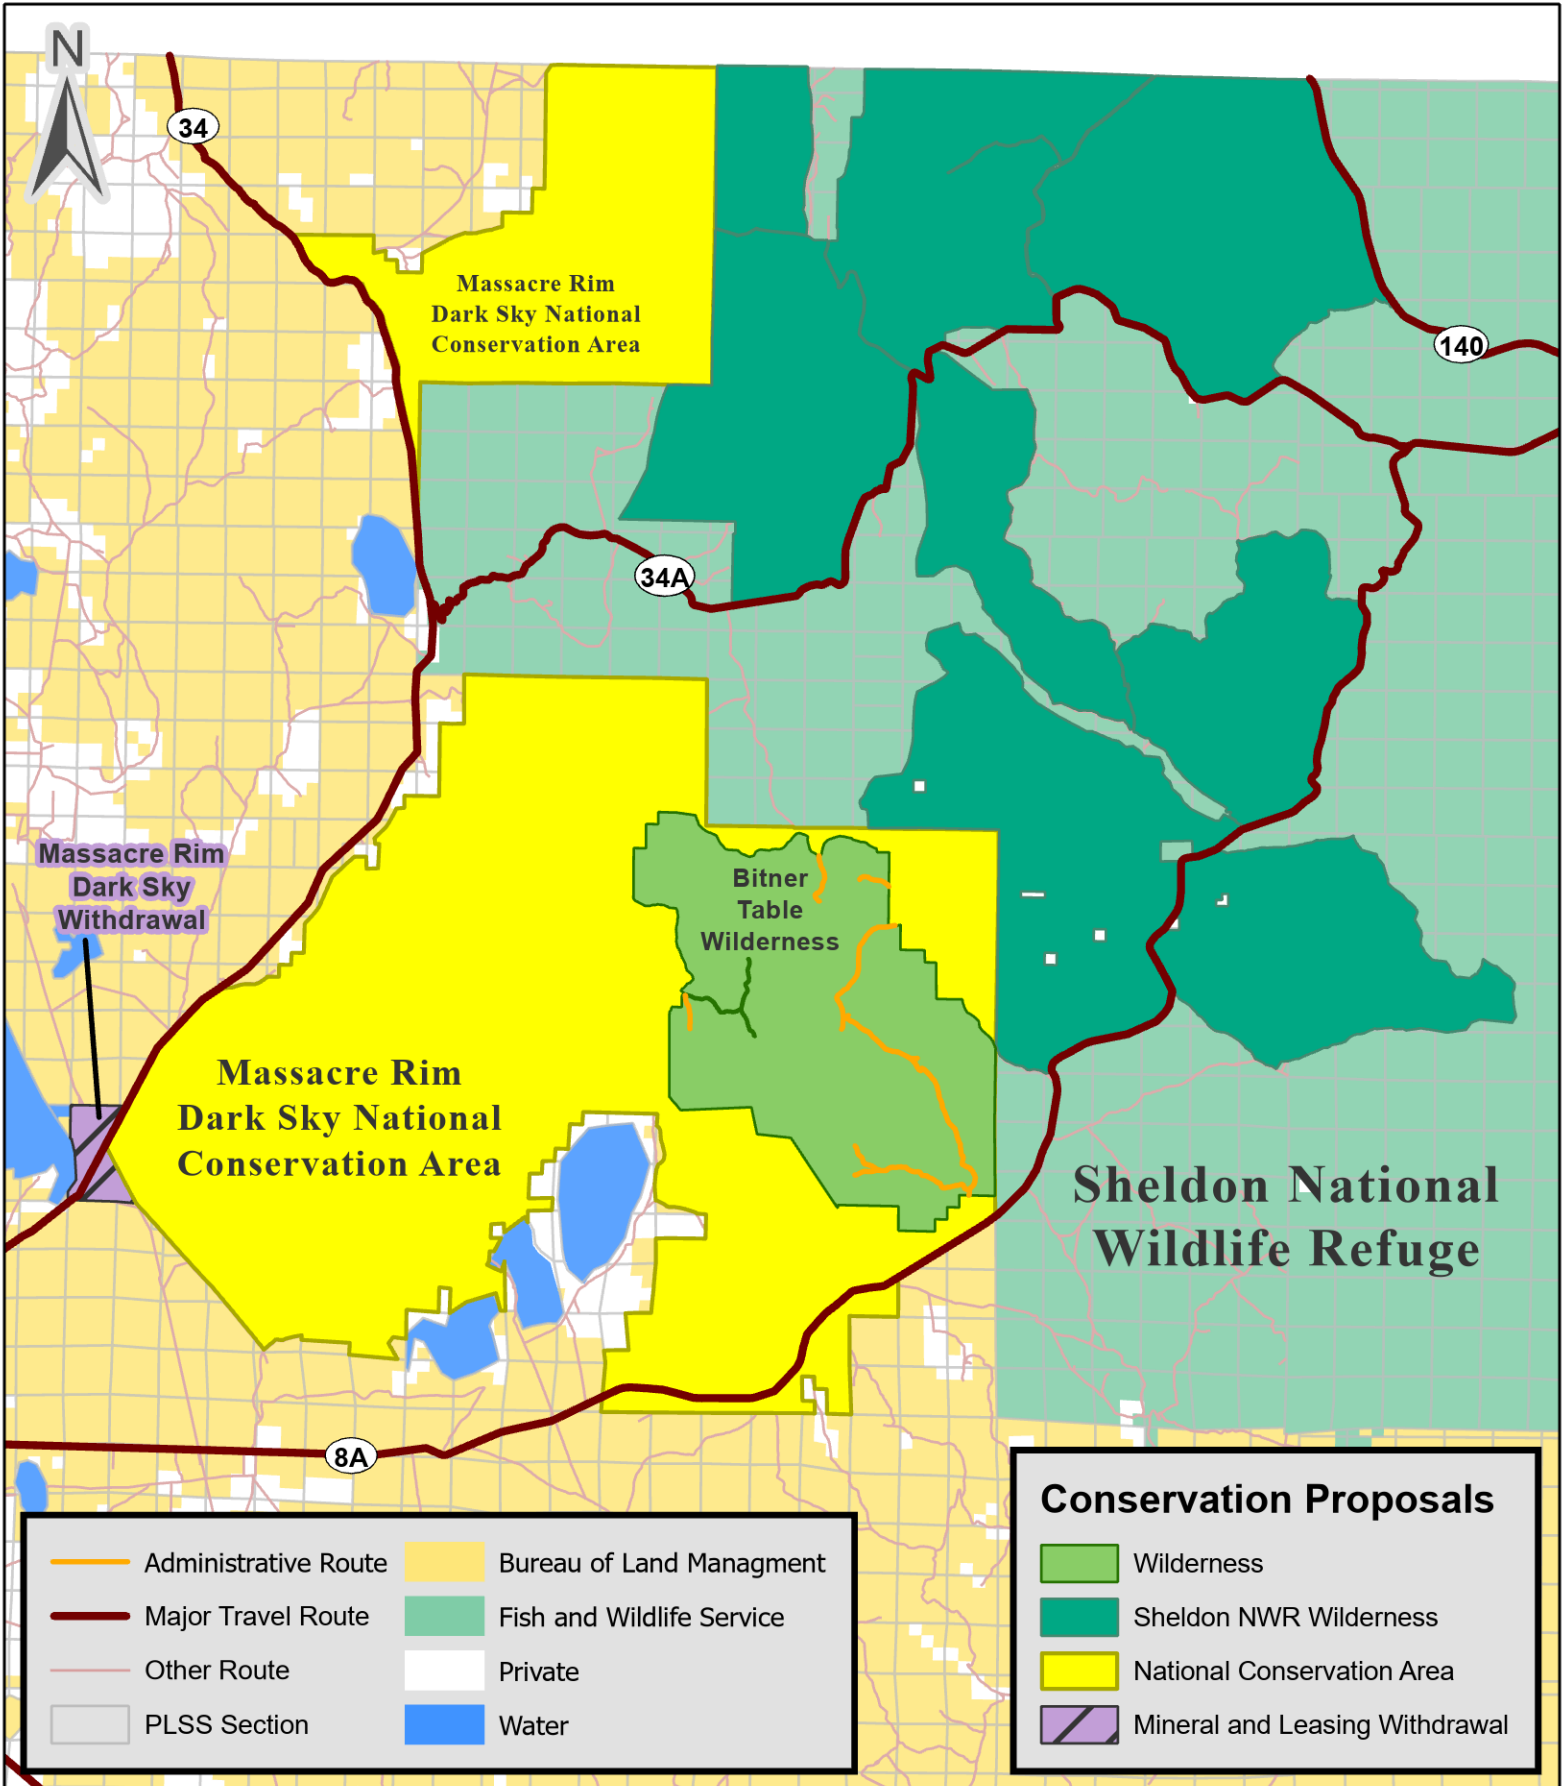

Truckee Meadows Public Lands Management Act: Massacre Rim Dark Sky National Conservation Area; Sheldon NWR Wilderness

Map prepared: 11/30/2023
at the request of Senator Jacky Rosen

1:250,000  Miles

	Administrative Route		Bureau of Land Management
	Major Travel Route		Fish and Wildlife Service
	Other Route		Private
	PLSS Section		Water

Conservation Proposals	
	Wilderness
	Sheldon NWR Wilderness
	National Conservation Area
	Mineral and Leasing Withdrawal