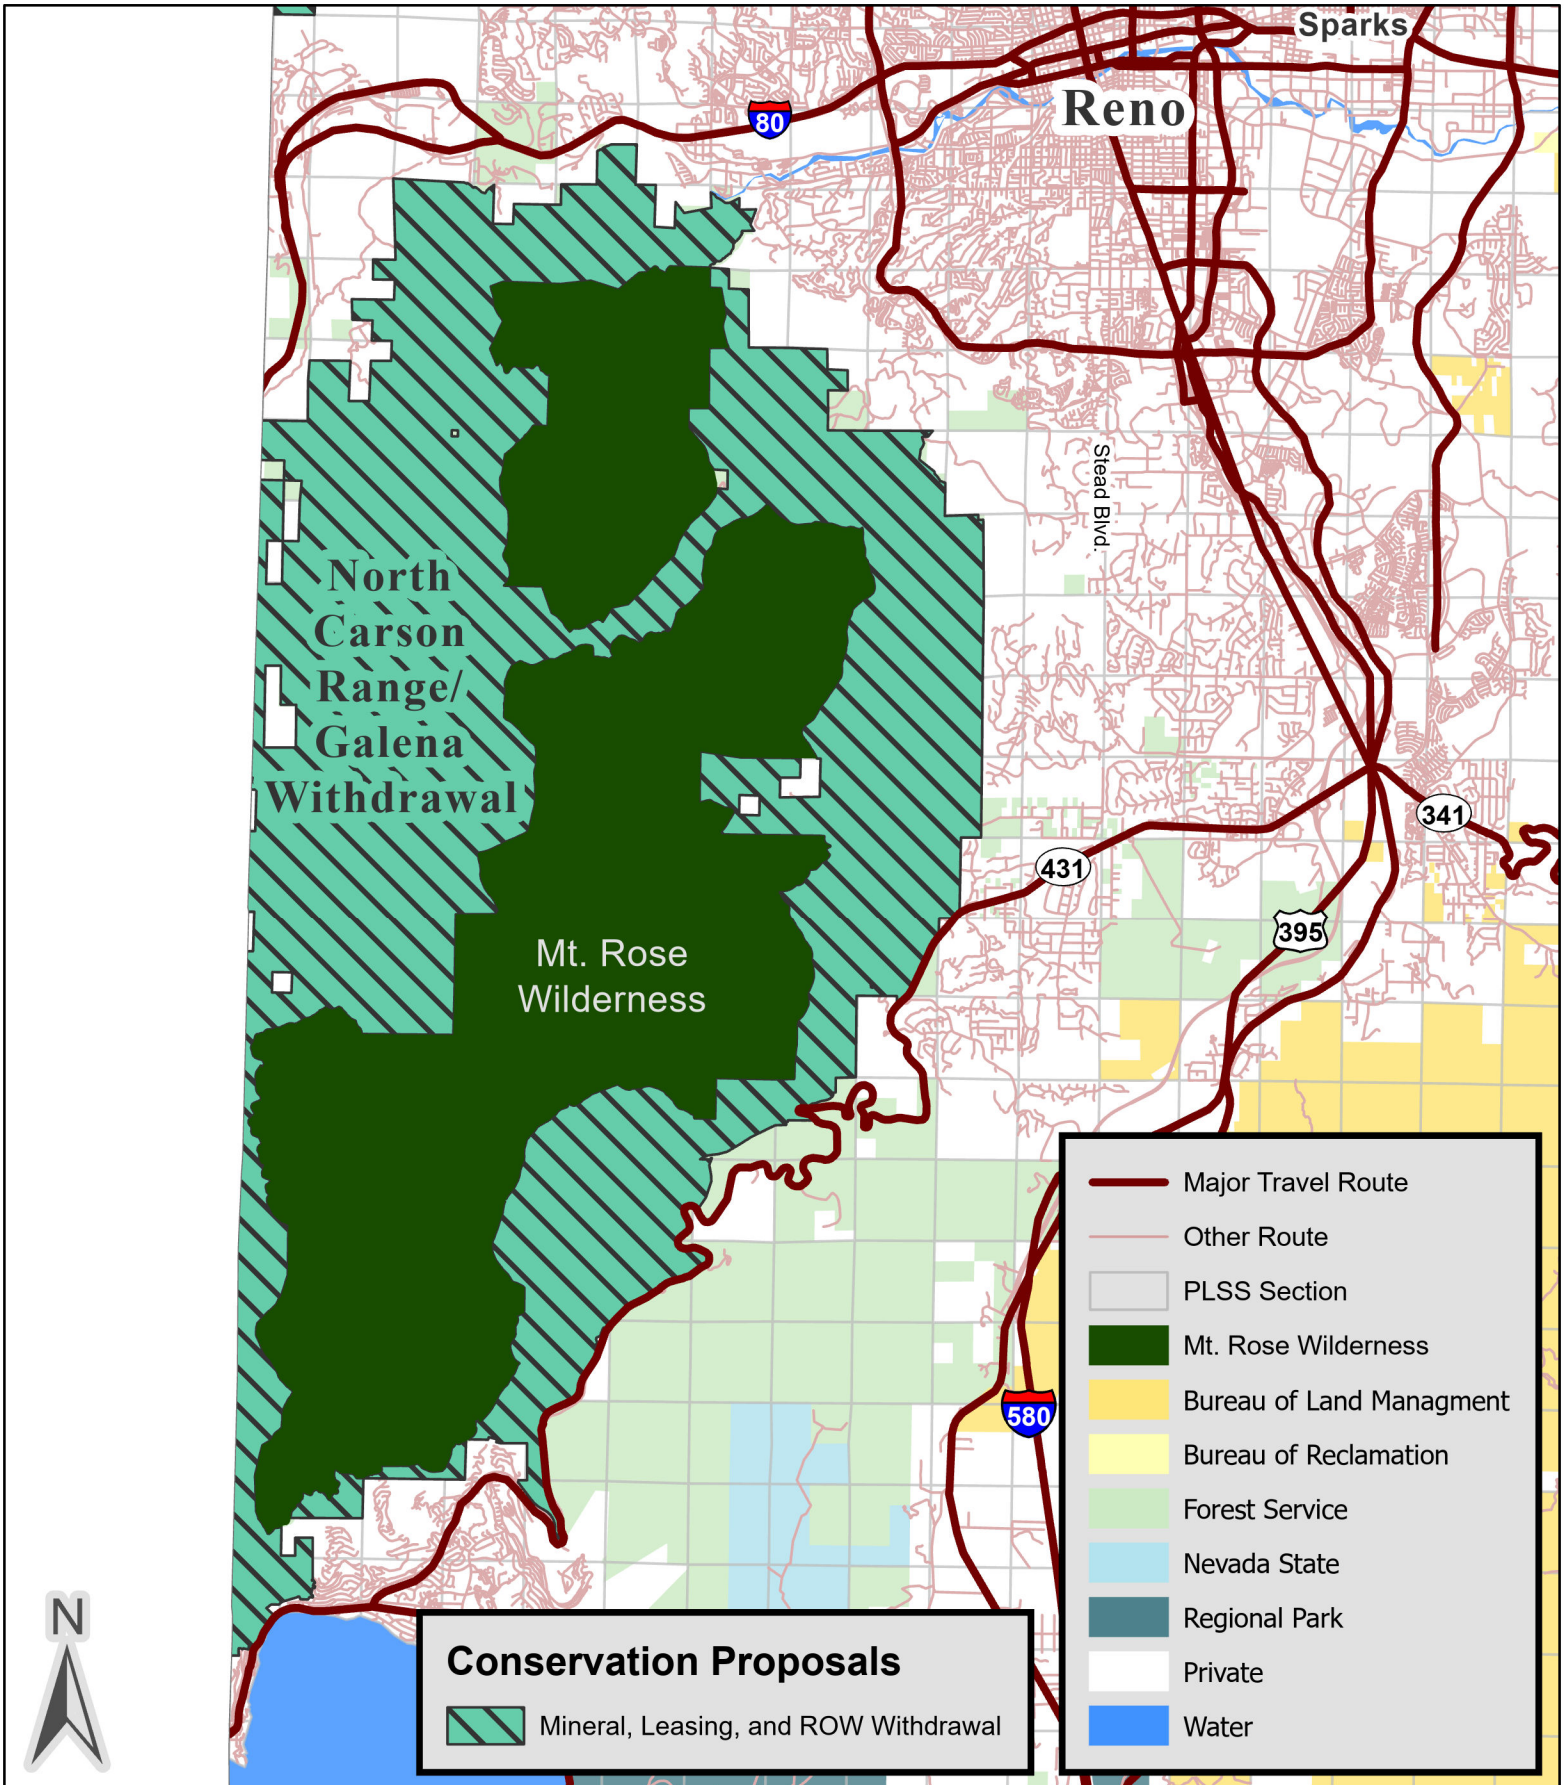

Truckee Meadows Public Lands Management Act: North Carson Range/Galena Mineral, Leasing, and Rights of Way Withdrawal

Map prepared: 12/7/2023
at the request of Senator Jacky Rosen

0 0.95 1.9 2.85 3.8
1:150,000  Miles

Conservation Proposals
 Mineral, Leasing, and ROW Withdrawal

-  Major Travel Route
-  Other Route
-  PLSS Section
-  Mt. Rose Wilderness
-  Bureau of Land Management
-  Bureau of Reclamation
-  Forest Service
-  Nevada State
-  Regional Park
-  Private
-  Water